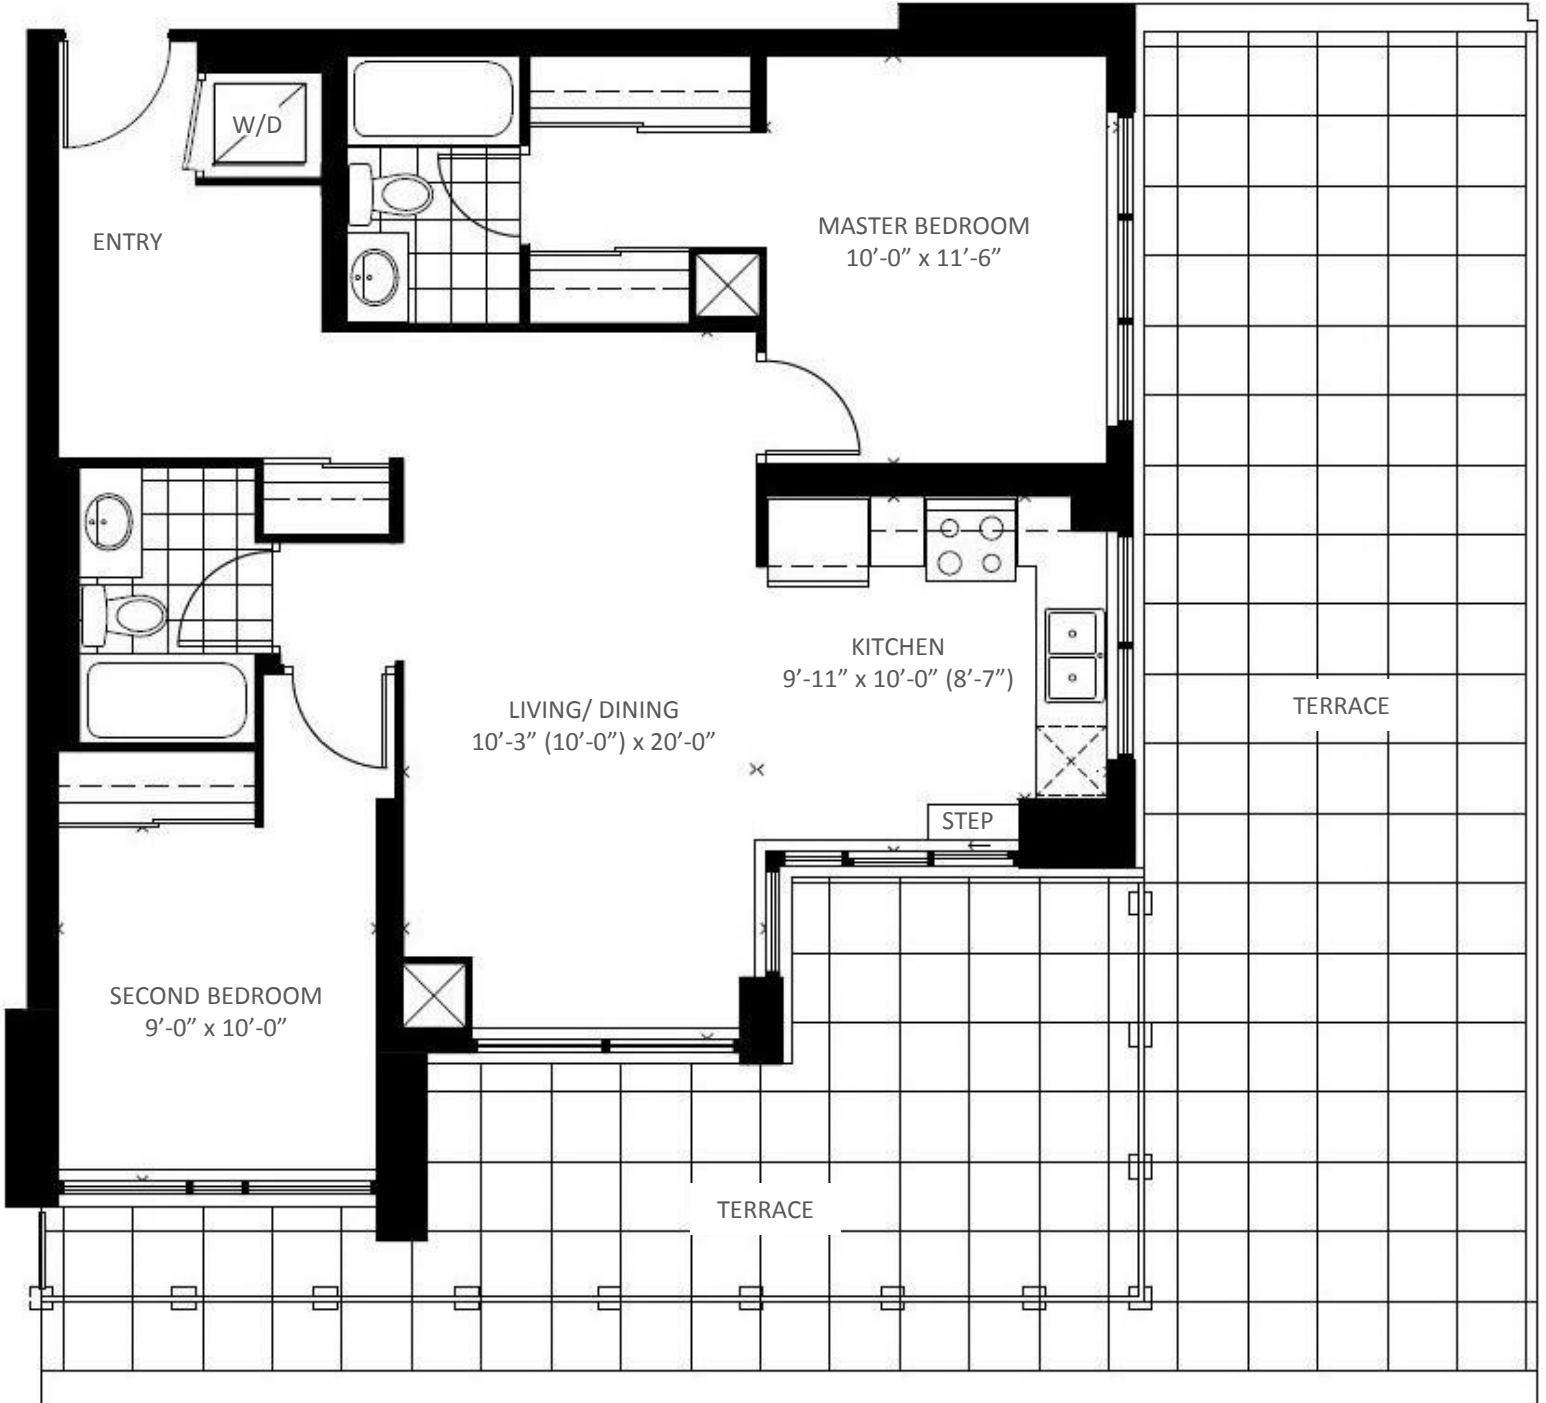

# Crystal

TOWER 1  
75 EGLINTON AVE. WEST

## SUITE 502

### 2 BEDROOMS

Suite Area: 890 Sq. Ft.  
Terrace Area: 227 Sq. Ft.

**Total Area: 1,117 Sq. Ft.**

Floor 5

EGLINTON AVE. WEST